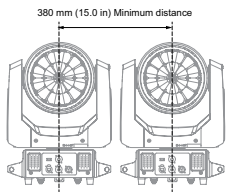

## Mounting

Hanging Type	VL Short rails 380 mm (15.0 in)
Fixture mounting/Hanging orientation	Hanging - Floor - Side
Secondary Safety Wire Point	1 x Safety point located on underside of upper enclosure Safety Wire not included

## Photometrics and IES Files

Narrow @ 5 m / 16.4 ft	17,190 lux (1,597 fc)
Wide @ 5 m / 16.4 ft	1,192 lux (111 fc)
Narrow @ 10 m / 32.8 ft	4,298 lux (399 fc)
Wide @ 10 m / 32.8 ft	298 lux (28 fc)

For IES files and photometric reports, please refer to the product page: [www.vari-lite.com/global/products/v5led-wash](http://www.vari-lite.com/global/products/v5led-wash)

# Dimensions

## Physical

Construction	Metal frame, Plastic covers
Standard Finish	Black, White
Dimensions	367 x 578 x 360 mm (14.0 x 23.0 x 14.0 in)
Packed Dimensions	690 x 440 x 330 mm (27.0 x 17.0 x 13.0 in)
Fixture Weight	24.0 kg (52.0 lb)
Packed Weight	32.0 kg (70.0 lb)
Operating Temperature	-10-45C (4-113°F)