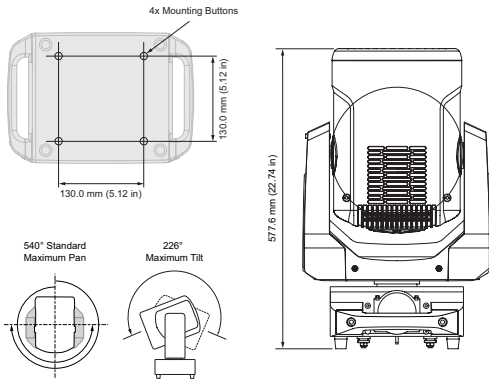

## Mounting

Hanging Type	VL Short rails 380 mm (15.0 in)
Fixture mounting/Hanging orientation	Hanging - Floor - Side
Secondary Safety Wire Point	1 x Safety point located on underside of upper enclosure Safety Wire not included

## Photometrics and IES Files

Narrow @ 5 m / 16.4 ft	17,190 lux (1,597 fc)
Wide @ 5 m / 16.4 ft	1,192 lux (111 fc)
Narrow @ 10 m / 32.8 ft	4,298 lux (399 fc)
Wide @ 10 m / 32.8 ft	298 lux (28 fc)

For IES files and photometric reports, please refer to the product page: [www.vari-lite.com/global/products/v5led-wash](http://www.vari-lite.com/global/products/v5led-wash)

# Dimensions

## Physical

Construction	Metal frame, Plastic covers
Standard Finish	Black, White
Dimensions	367 x 578 x 360 mm (14.0 x 23.0 x 14.0 in)
Packed Dimensions	690 x 440 x 330 mm (27.0 x 17.0 x 13.0 in)
Fixture Weight	24.0 kg (52.0 lb)
Packed Weight	32.0 kg (70.0 lb)
Operating Temperature	-10-45C (4-113°F)