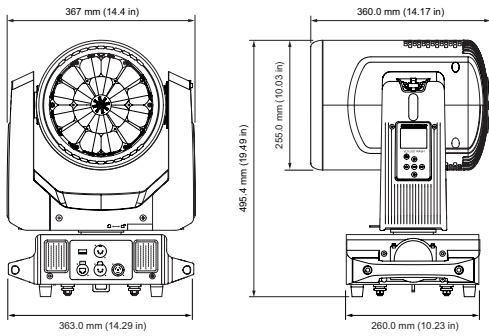

## Mounting

Hanging Type	VL Short rails 380 mm (15.0 in)
Fixture mounting/Hanging orientation	Hanging - Floor - Side
Secondary Safety Wire Point	1 x Safety point located on underside of upper enclosure Safety Wire not included

## Photometrics and IES Files

Narrow @ 5 m / 16.4 ft	17,190 lux (1,597 fc)
Wide @ 5 m / 16.4 ft	1,192 lux (111 fc)
Narrow @ 10 m / 32.8 ft	4,298 lux (399 fc)
Wide @ 10 m / 32.8 ft	298 lux (28 fc)

For IES files and photometric reports, please refer to the product page: [www.vari-lite.com/global/products/v5led-wash](http://www.vari-lite.com/global/products/v5led-wash)

# Dimensions

## Physical

Construction	Metal frame, Plastic covers
Standard Finish	Black, White
Dimensions	367 x 578 x 360 mm (14.0 x 23.0 x 14.0 in)
Packed Dimensions	690 x 440 x 330 mm (27.0 x 17.0 x 13.0 in)
Fixture Weight	24.0 kg (52.0 lb)
Packed Weight	32.0 kg (70.0 lb)
Operating Temperature	-10-45C (4-113°F)